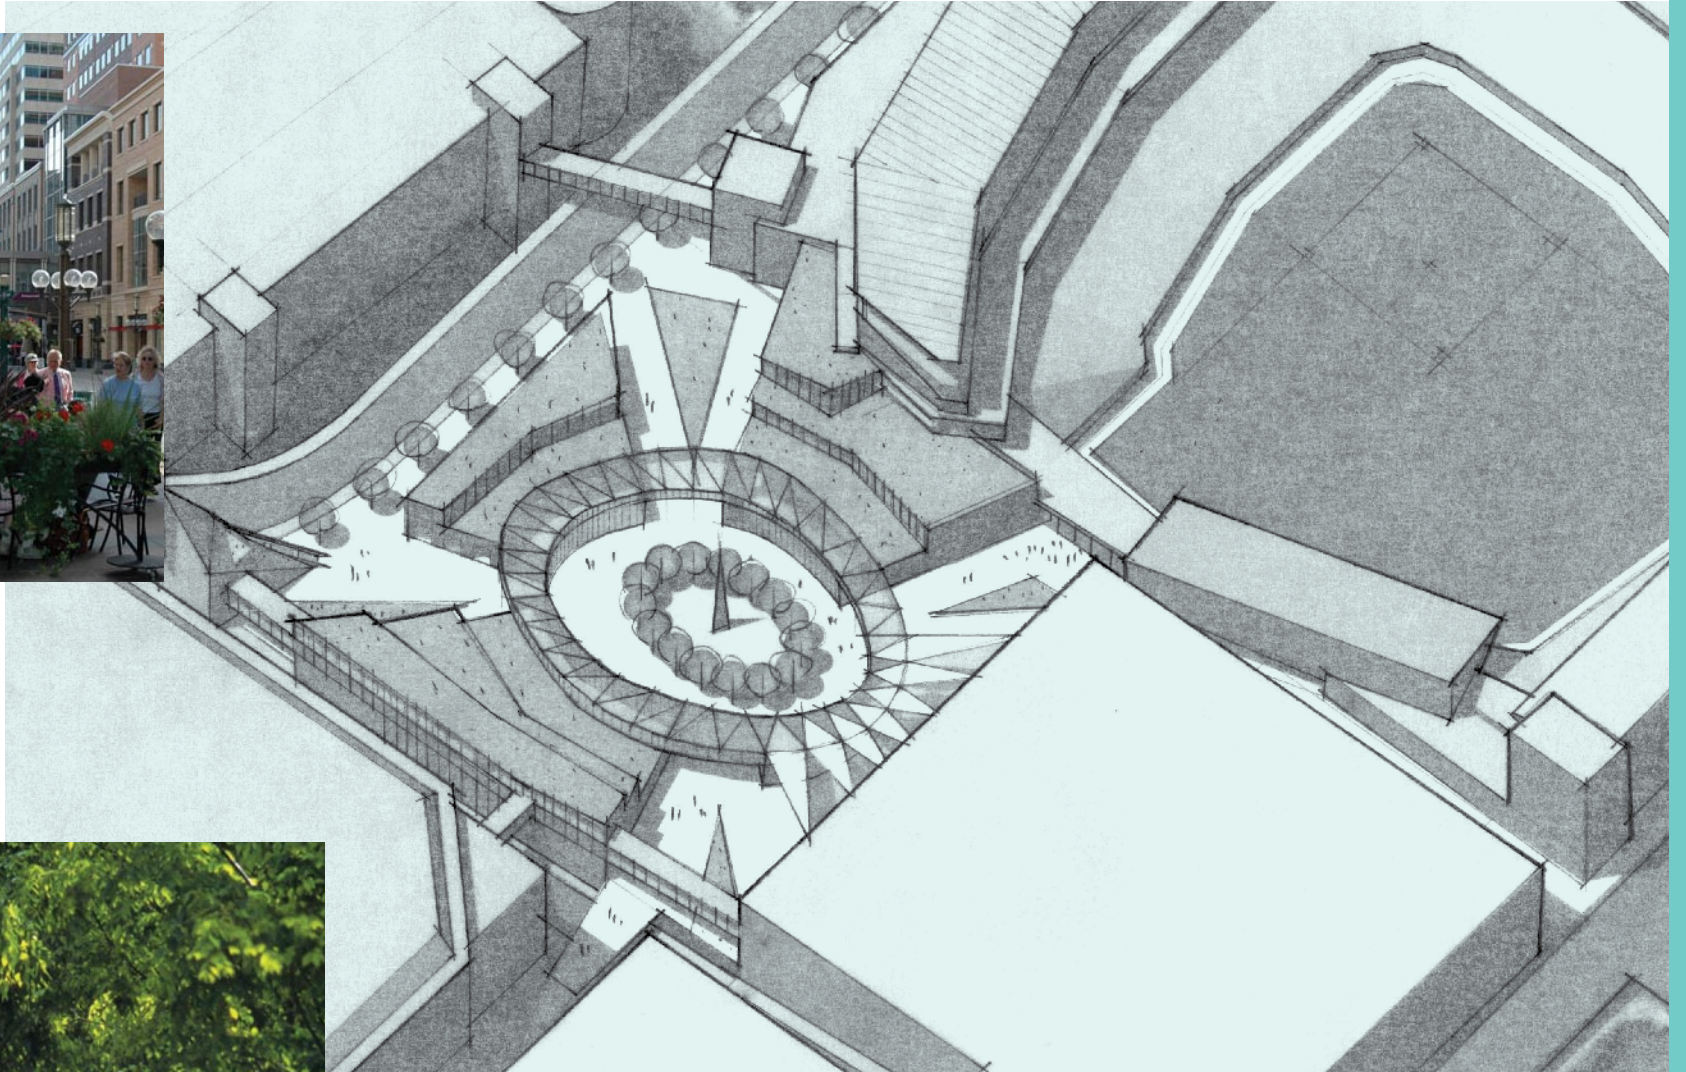

# The Legacy Winter Garden

A year round, indoor/outdoor public plaza connecting neighborhoods

Bryant Park, NY

**Vitality** The winter garden provides a unique and exciting year round public indoor/outdoor venue that will act as a magnet for visitors and residents alike to the newly revitalized North Loop neighborhood. The programmed spaces and events will create an ideal pre and post game rendezvous spot for sports enthusiasts and bring new life to the city.

Nicollet Mall, Minneapolis

**Connections** The 24/7, year round plaza will provide sheltered and open air pedestrian connections between the Target Center and Ballpark, parking areas, neighborhood streets, skyways and public transit in the North Loop and Warehouse districts.

Andrew Leicester  
P U B L I C A R T I S T

**IOFA**  
inland office for tomorrow's architecture

New Parliamentary Building, London, England

**Green** The conservatory and adjacent commercial uses will be warmed in the winter by radiant heat provided by HERC and cooled in the summer by natural ventilation through large-scale operable doors and windows. The commercial buildings will have green roofs available to the public, and sustainable building materials, processes and systems will be used throughout the plaza.